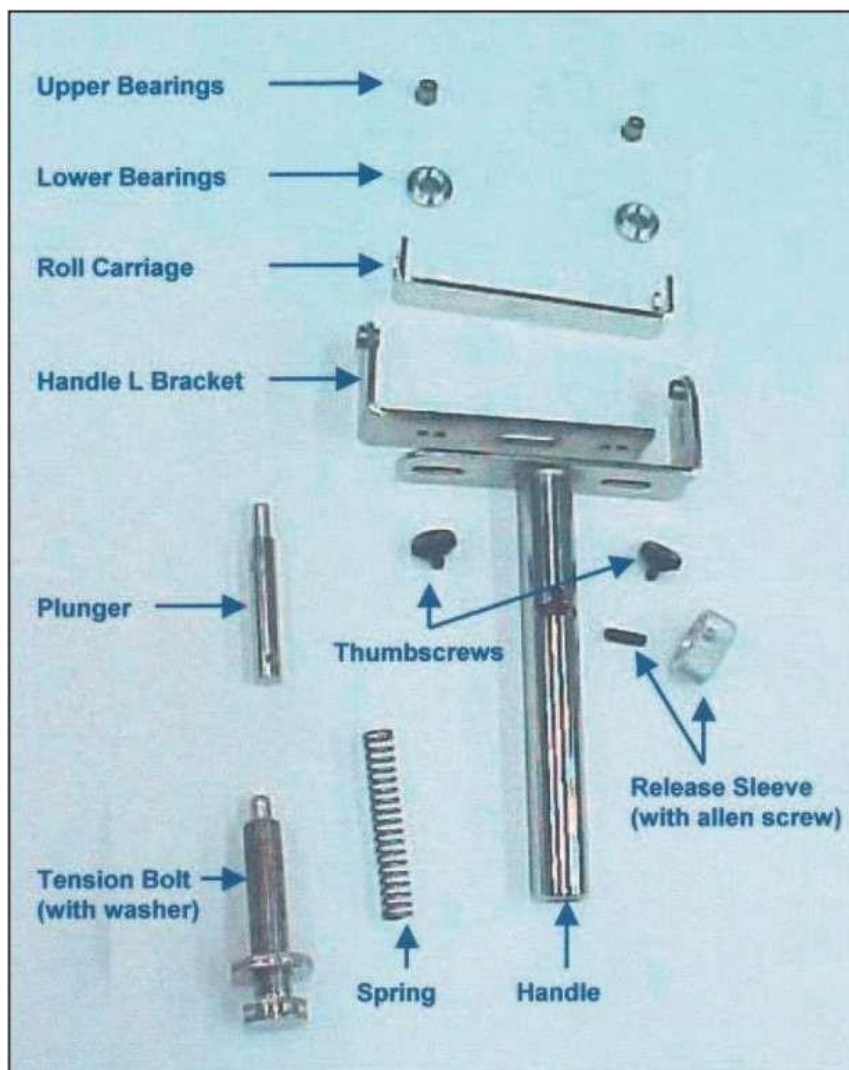

# Repuestos para los Handproofer

| Item ID     | Lineaturas                        |
|-------------|-----------------------------------|
| PX-020-696  | Upper Bearings                    |
| PX-025-710  | Lower Bearings                    |
| PX-025-692  | Roll Carriage                     |
| PX-025-693  | Handle L. Bracket                 |
| PX-025-694  | Plunger                           |
| PX-025-690  | Thumbscrews                       |
| PX-025-710P | Tension Bolt (with washer)        |
| PX-025-697  | Spring                            |
| PX-025-695  | Handle                            |
| PX-025-689  | Release Sleeve (with allen screw) |